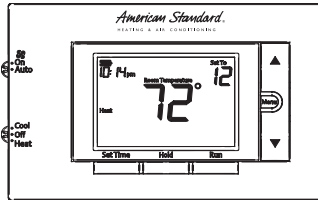

ACONT202AS11MA

ACONT202AS11MA

1 Heat/1 Cool

- 5/1/1 or 7 day Programming
- Simple to Install and Use
- 3.5" Diagonal, Backlit Display
- Common preferred, not required with 2AA battery power (included)
- Standard Wiring Terminal Block
- Easy to follow Sequential Programming
- Indoor and setpoint temperatures displayed simultaneously
- No auxiliary heat capability
- Easy battery access
- Easy to understand soft key controls

Application:

- 1 Heat/1 Cool

Dimensions:

- 3.75" h x 6.0" w x 1.12" d
- Finish: Bright White