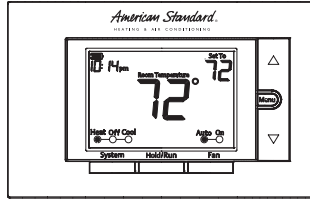

BUILT TO A HIGHER STANDARD

American Standard
HEATING & AIR CONDITIONING

Programmable Thermostats

ACONT203AS42MA

ACONT203AS42MA

4 Heat/2 Cool

- 5/1/1 or 7 day Programming
- Simple to Install and Use
- 3.5" Diagonal, Backlit Display
- Common preferred, not required with 2AA battery power (included)
- Easy to follow Sequential Programming
- Indoor and setpoint temperatures displayed simultaneously
- Easy battery access
- Easy to understand soft key controls

Application:

- Up to 4 Heat/2 Cool (Gas, Oil or Electric) / HP / Dual Fuel (non-restricted mode only)

Dimensions:

- 3.75" h x 6.0" w x 1.12" d
- Finish: Bright White